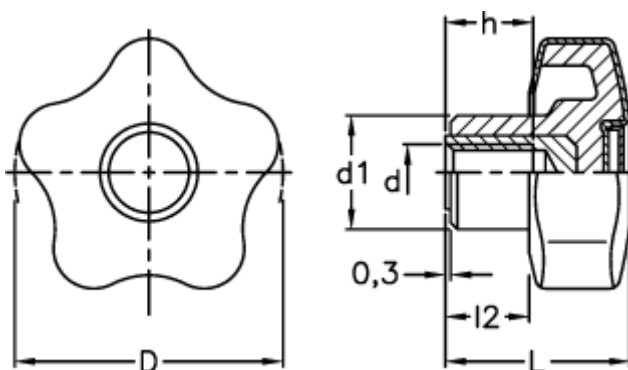

# Data Sheet

Article number: 23021700626

Description: E+G Lobe knob

VCT.53 B-M10-SOFT, centre cap RAL3000 - red

## Measures

---

d = M10

D = 53

d1 = 19

h = 17

L = 34.0